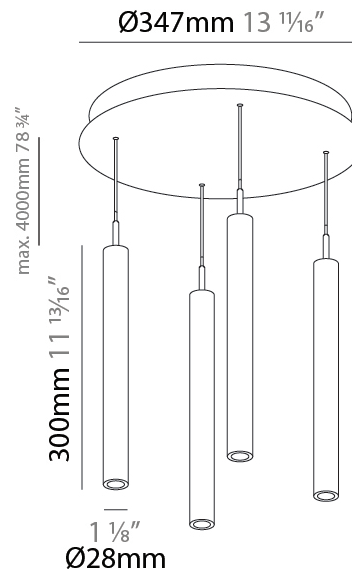

GENERAL

Series: G-Mini Round
Subseries: G-Mini Round Hangover
Brand: Prolight
Division: Architectural
Mounting Type: Suspension
Mounting Location: Ceiling
Subcategory: Spots

PHYSICAL

Shape: Cylinder
Diameter (mm): 347
Diameter (in): 13 13/16
Height (mm): 300
Height (in): 11 13/16
Light Distribution: Direct
Fixture Finish: SSR / BKV / CWI / CRY / HAB / UFT / ITA / RUA / FTG / MYG / LOD / PUS / FRO / FUP / KIA / POP / BLS / SPG / MEY / GOH / GUM / CHC / COM / ABZ / JAG / OBR / MOS / ROR
Accent Finish: NOF / COP / MIR / SSS
Fixture Material: Extruded Aluminum / Steel
Cable Details: 2,000mm/78 3/4" / 4,000mm/157 1/2" - Cable, Black, Green, Orange, Red, White

ELECTRICAL

Lamp Type: LED (Zhaga Standard)
Input Wattage (W): 26
Total Output Wattage (W): 23.7
Dimming: Tri-Mode (Non-Dimming and Phase Dimming (120Vac only) and 0-10V Dimming)
Driver Included: Yes
Driver Location: Integrated
Driver Type: Constant Current - Universal
Driver Class: Class 2
Input Voltage (V): 120 - 277

LED

Color Temperature (°K): 2700 / 3000 / 3500 / 4000
Max. Delivered Lumen (lm): 1614 / 1709 / 1804 / 1852
Nominal Lumen (lm): 1840 / 1949 / 2057 / 2112
CRI: >90 CRI
Lamp Life (hrs): 50000

OPTICAL

Beam Angle: 20 / 26 / 56

RATINGS AND CERTIFICATIONS

Certified By: Certified for North American Standards
IP rating: IP20