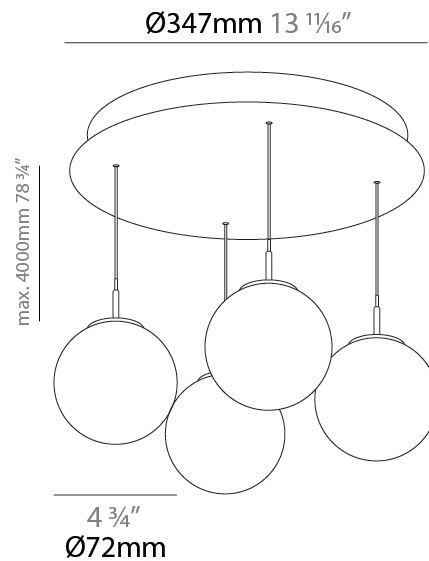

GENERAL

Series: G-Mini Round
Subseries: G-Mini Round Bilo
Brand: Prolicht
Division: Architectural
Mounting Type: Suspension
Mounting Location: Ceiling
Subcategory: Spots

PHYSICAL

Shape: Cylinder
Diameter (mm): 347
Diameter (in): 13 11/16
Height (mm): 120
Height (in): 4 3/4
Light Distribution: Direct
Diffuser: Touch of Color - NOR / OPL / YEL / ORA / RED / BLU / GRN
Fixture Finish: SSR / BKV / CWI / CRY / HAB / UFT / ITA / RUA / FTG / MYG / LOD / PUS / FRO / FUP / KIA / POP / BLS / SPG / MEY / GOH / GUM / CHC / COM / ABZ / JAG / OBR / MOS / ROR
Accent Finish: NOF / COP / MIR / SSS
Fixture Material: Extruded Aluminum / Steel
Cable Details: 2,000mm/78 3/4" / 4,000mm/157 1/2" - Cable, Black, Green, Orange, Red, White

ELECTRICAL

Lamp Type: LED (Zhaga Standard)
Input Wattage (W): 26
Total Output Wattage (W): 23.7
Dimming: Tri-Mode (Non-Dimming and Phase Dimming (120Vac only) and 0-10V Dimming)
Driver Included: Yes
Driver Location: Integrated
Driver Type: Constant Current - Universal
Driver Class: Class 2
Input Voltage (V): 120 - 277

LED

Color Temperature (°K): 2700 / 3000 / 3500 / 4000
Max. Delivered Lumen (lm): 1424 / 1507 / 1591 / 1634
Nominal Lumen (lm): 1840 / 1949 / 2057 / 2112
CRI: >90 CRI
Lamp Life (hrs): 50000

OPTICAL

Beam Angle: 180

RATINGS AND CERTIFICATIONS

Certified By: Certified for North American Standards
IP rating: IP20